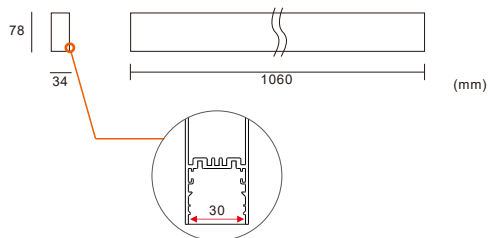

CRI 80
CRI 90

ILLUMINATION TYPE

direct

direct & indirect

DIFFUSER

Opal Cover

PROFILE LENGTH

1060MM

PROFILE COLOUR

silver

white

black

INSTALLATION TYPE

GL Fixture

Light distribution

1060MM

Order Information

Link30-GL1060U-36W 3500-3800 Lm MODELS (SAMSUNG LED)

Code	LED output	Direct output	Indirect output	LED Power	System Power	CRI	CCT	BEAM
Link30-GL1060U-36W-830	4400 lm	2400 lm	1100 lm	32W	36W	80	3000K	110°
Link30-GL1060U-36W-840	4600 lm	2600 lm	1200 lm	32W	36W	80	4000K	110°