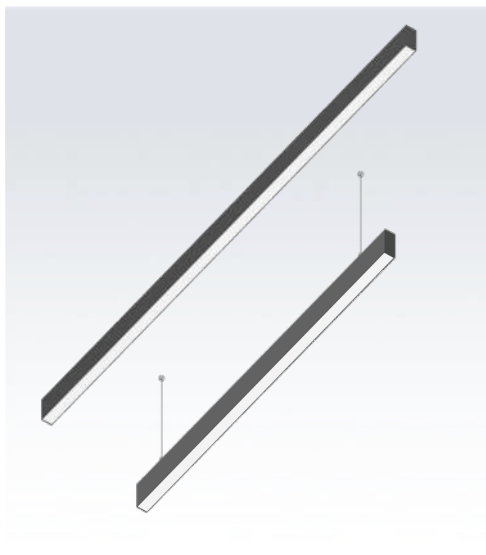

CRI 80
CRI 90

ILLUMINATION TYPE

direct

direct & indirect

DIFFUSER

Opal Cover

PROFILE LENGTH

1060MM

PROFILE COLOUR

silver

white

black

INSTALLATION TYPE

GL Fixture

Light distribution

1060MM

Order Information

Link30-GL1060U-36W 3500-3800 Lm MODELS (SAMSUNG LED)

Code	LED output	Direct output	Indirect output	LED Power	System Power	CRI	CCT	BEAM
Link30-GL1060U-36W-830	4400 lm	2400 lm	1100 lm	32W	36W	80	3000K	110°
Link30-GL1060U-36W-840	4600 lm	2600 lm	1200 lm	32W	36W	80	4000K	110°