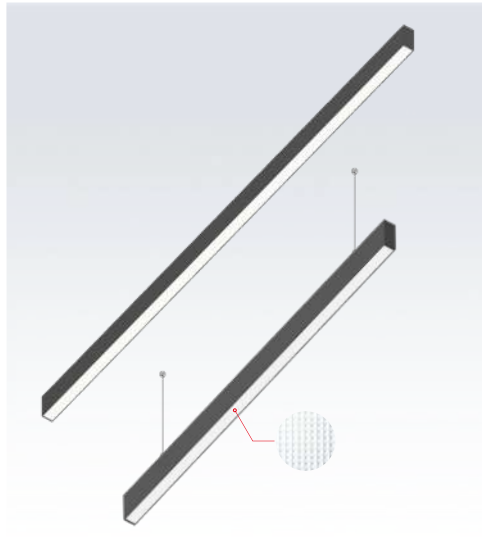

CRI 80
CRI 90

ILLUMINATION TYPE

direct

direct & indirect

DIFFUSER

Microprismatic cover

PROFILE LENGTH

1060MM

PROFILE COLOUR

silver

white

black

INSTALLATION TYPE

CL Fixture

Light distribution

1060MM

Order Information

Link30-CL1060U-36W 3300-3600 Lm MODELS (SAMSUNG LED)

Code	LED output	Direct output	Indirect output	LED Power	System Power	CRI	CCT	BEAM
Link30-CL1060U-36W-830	4400 lm	2200 lm	1100 lm	32W	36W	80	3000K	70°
Link30-CL1060U-36W-840	4600 lm	2400 lm	1200 lm	32W	36W	80	4000K	70°