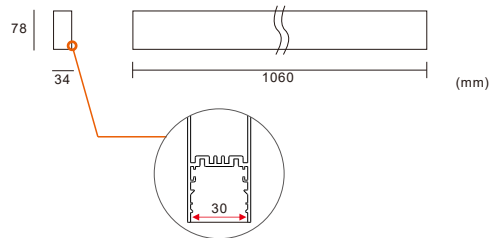

CRI 80
CRI 90

ILLUMINATION TYPE

direct

direct & indirect

DIFFUSER

Microprismatic cover

PROFILE LENGTH

1060MM

PROFILE COLOUR

silver

white

black

INSTALLATION TYPE

CL Fixture

Light distribution

1060MM

Order Information

Link30-CL1060U-36W 3300-3600 Lm MODELS (SAMSUNG LED)

Code	LED output	Direct output	Indirect output	LED Power	System Power	CRI	CCT	BEAM
Link30-CL1060U-36W-830	4400 lm	2200 lm	1100 lm	32W	36W	80	3000K	70°
Link30-CL1060U-36W-840	4600 lm	2400 lm	1200 lm	32W	36W	80	4000K	70°