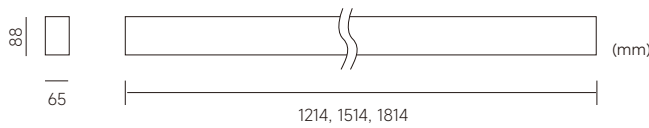

LINK60 Series

LINEAR PROFILE

LINK60

Linear Profile

Drawing

LINK60 Series

Features

- Adopt Microprism mask with UGR<19, provide comfortable lighting
- Total system lighting Efficacy is up to 104LM/W
- Surface treatment process of high-quality profiles
- The end cap is no visible screws
- Pre-wired gear tray for quick installation

Specifications

- Illumination type: Downward & upward lighting
- Indirect lighting can brighten the ceiling and create a comfortable and transparent light environment
- Dimming modes: ON-OFF, 1-10V, DALI
- Samsung LEDs
- Length options: 1.2m, 1.5m, 1.8m
- Installation: surface mounted, suspended and recessed

Type

Installation type

Downward and upward lighting

Code	LED W	System W	System LM	CRI	CCT	Beam	Size
1800MM							
LINK60-UL-CL1800-58W-830	18W ↑ 35W ↓	20W ↑ 38W ↓	6460lm	>80	3000K	80° ↓ 100° ↑	1814*65*88mm
LINK60-UL-CL1800-58W-840	18W ↑ 35W ↓	20W ↑ 38W ↓	6730lm		4000K	80° ↓ 100° ↑	