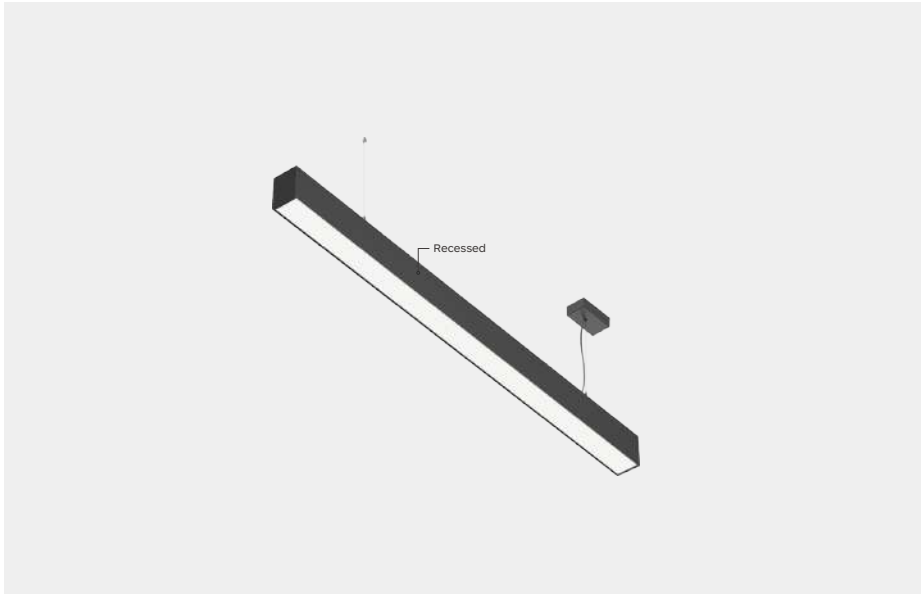

LINK60 Series

LINEAR PROFILE

LINK60

Linear Profile

Drawing

LINK60 Series

Features

- Adopt Microprism mask with UGR<19, provide comfortable lighting
- Total system lighting Efficacy is up to 104LM/W
- Surface treatment process of high-quality profiles
- The end cap is no visible screws
- Pre-wired gear tray for quick installation

Specifications

- Illumination type: Downward & upward lighting
- Indirect lighting can brighten the ceiling and create a comfortable and transparent light environment
- Dimming modes: ON-OFF, 1-10V, DALI
- Samsung LEDs
- Length options: 1.2m, 1.5m, 1.8m
- Installation: surface mounted, suspended and recessed

Type

Installation type

Downward and upward lighting

Code	LED W	System W	System LM	CRI	CCT	Beam	Size
1800MM							
LINK60-UL-CL1800-58W-830	18W ↑ 35W ↓	20W ↑ 38W ↓	6460lm	>80	3000K	80° ↓ 100° ↑	1814*65*88mm
LINK60-UL-CL1800-58W-840	18W ↑ 35W ↓	20W ↑ 38W ↓	6730lm		4000K	80° ↓ 100° ↑	