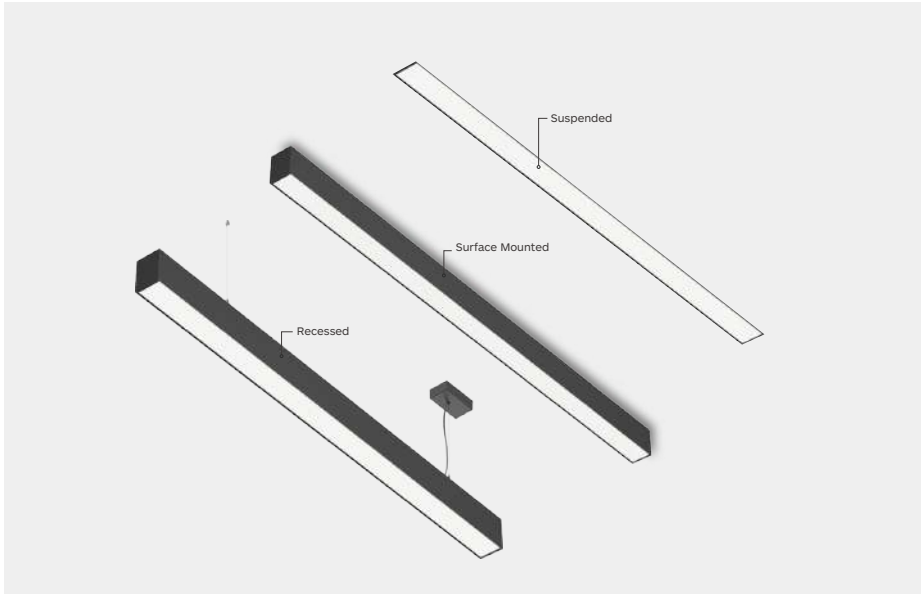

## LINEAR PROFILE

### Features

- Adopt Microprism mask with UGR<19, provide comfortable lighting
- Total system lighting Efficacy is up to 104LM/W
- Surface treatment process of high-quality profiles
- The end cap is no visible screws
- Pre-wired gear tray for quick installation