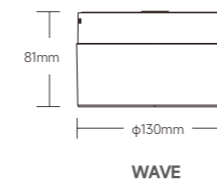

OTTO Series
OUTDOOR IP65 CEILING/WALL LIGHT

NEW

OTTO
IP65 Ceiling/Wall Light

Drawing

IP65 Ceiling/Wall light
OTTO

Order Options

OTTO							
Code	Size	System LM	LED W	System W	CRI	CCT	Beam
OTTO-5W-CCT-P	Φ130*H79mm	350 lm	2W	5W	90	2200/2700/3000K	120°

Features

- **Versatile Design:** The OTTO features a transparent/opal glass shade with a wave/convex/reseau cut, creating aesthetic accents suitable for bathrooms and corridors, both indoors and outdoors.
- **Moisture Resistance:** With an IP65 rating, this LED light ensures durability against moisture, making it ideal for wet environments.
- **High-Quality Illumination:** Boasting a CRI >90, the OTTO delivers true-to-life colors, enhancing the ambiance of your space.
- **Color Temperature Control:** Easily switch between 2200K, 2700K, and 3000K with the CCT switch for the perfect mood lighting.
- **Customizable Aesthetics:** Choose from six decorative ring colors to personalize the look of your OTTO lighting fixture.
- **5 Years of Quality Assurance:** Experience long-lasting reliability with our 5-year warranty.

Specifications

- Dimming modes: CCT 2200/2700/3000k
- Beam angle: 120°
- Physical: Die-casting, Powder coating
- Glass Color: Clear/ Smoke Gray /Amber
- Glass Shape: Wave/Convex/Reseau

Installation type

Light distribution

Accessory