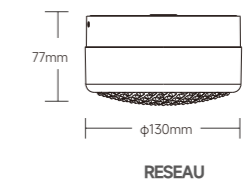

OTTO Series
OUTDOOR IP65 CEILING/WALL LIGHT

NEW

WAVE

CONVEX

RESEAU

OTTO
IP65 Ceiling/Wall Light

Drawing

IP65 Ceiling/Wall light
OTTO

Order Options

OTTO							
Code	Size	System LM	LED W	System W	CRI	CCT	Beam
OTTO-5W-CCT-P	Φ130*H79mm	350 lm	2W	5W	90	2200/2700/3000K	120°

Features

- **Versatile Design:** The OTTO features a transparent/opal glass shade with a wave/convex/reseau cut, creating aesthetic accents suitable for bathrooms and corridors, both indoors and outdoors.
- **Moisture Resistance:** With an IP65 rating, this LED light ensures durability against moisture, making it ideal for wet environments.
- **High-Quality Illumination:** Boasting a CRI >90, the OTTO delivers true-to-life colors, enhancing the ambiance of your space.
- **Color Temperature Control:** Easily switch between 2200K, 2700K, and 3000K with the CCT switch for the perfect mood lighting.
- **Customizable Aesthetics:** Choose from six decorative ring colors to personalize the look of your OTTO lighting fixture.
- **5 Years of Quality Assurance:** Experience long-lasting reliability with our 5-year warranty.

Specifications

- Dimming modes: CCT 2200/2700/3000k
- Beam angle: 120°
- Physical: Die-casting, Powder coating
- Glass Color: Clear/ Smoke Gray /Amber
- Glass Shape: Wave/Convex/Reseau

Installation type