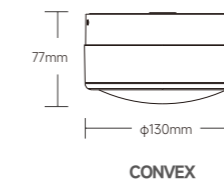

OTTO Series
OUTDOOR IP65 CEILING/WALL LIGHT

NEW

WAVE

CONVEX

RESEAU

OTTO
IP65 Ceiling/Wall Light

Drawing

IP65 Ceiling/Wall light
OTTO

Order Options

OTTO							
Code	Size	System LM	LED W	System W	CRI	CCT	Beam
OTTO-5W-CCT-P	Φ130*H79mm	350 lm	2W	5W	90	2200/2700/3000K	120°

Features

- **Versatile Design:** The OTTO features a transparent/opal glass shade with a wave/convex/reseau cut, creating aesthetic accents suitable for bathrooms and corridors, both indoors and outdoors.
- **Moisture Resistance:** With an IP65 rating, this LED light ensures durability against moisture, making it ideal for wet environments.
- **High-Quality Illumination:** Boasting a CRI >90, the OTTO delivers true-to-life colors, enhancing the ambiance of your space.
- **Color Temperature Control:** Easily switch between 2200K, 2700K, and 3000K with the CCT switch for the perfect mood lighting.
- **Customizable Aesthetics:** Choose from six decorative ring colors to personalize the look of your OTTO lighting fixture.
- **5 Years of Quality Assurance:** Experience long-lasting reliability with our 5-year warranty.