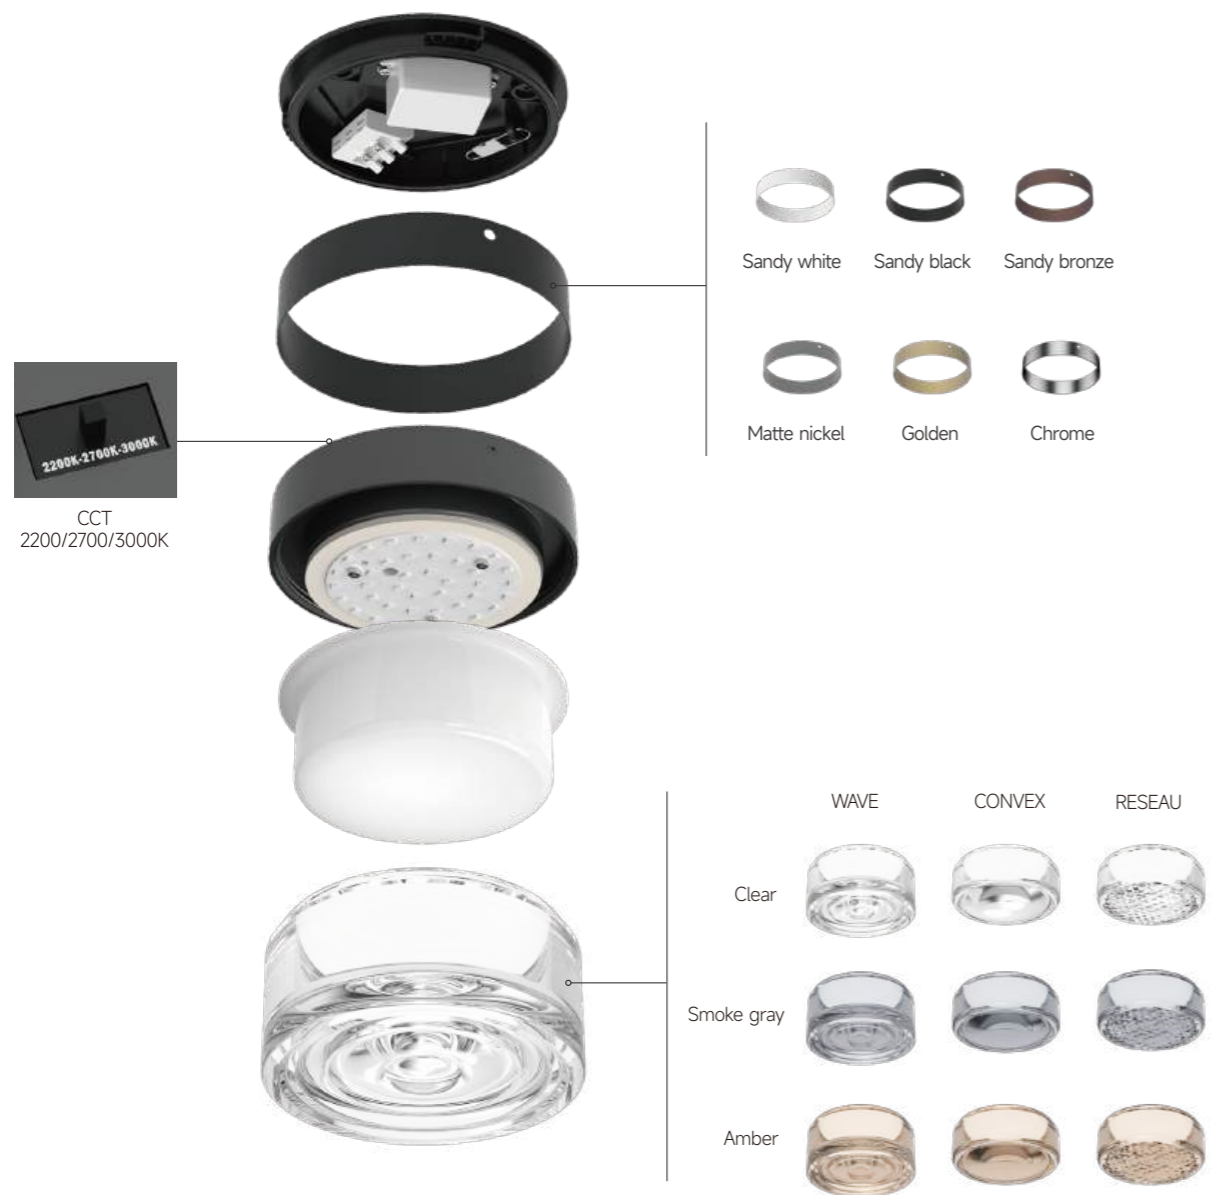

OTTO Series
OUTDOOR IP65 CEILING/WALL LIGHT

NEW

WAVE

CONVEX

RESEAU

OTTO
IP65 Ceiling/Wall Light

Drawing

IP65 Ceiling/Wall light
OTTO

Order Options

OTTO							
Code	Size	System LM	LED W	System W	CRI	CCT	Beam
OTTO-5W-CCT-P	Φ130*H79mm	350 lm	2W	5W	90	2200/2700/3000K	120°

Features

- **Versatile Design:** The OTTO features a transparent/opal glass shade with a wave/convex/reseau cut, creating aesthetic accents suitable for bathrooms and corridors, both indoors and outdoors.
- **Moisture Resistance:** With an IP65 rating, this LED light ensures durability against moisture, making it ideal for wet environments.
- **High-Quality Illumination:** Boasting a CRI >90, the OTTO delivers true-to-life colors, enhancing the ambiance of your space.
- **Color Temperature Control:** Easily switch between 2200K, 2700K, and 3000K with the CCT switch for the perfect mood lighting.
- **Customizable Aesthetics:** Choose from six decorative ring colors to personalize the look of your OTTO lighting fixture.
- **5 Years of Quality Assurance:** Experience long-lasting reliability with our 5-year warranty.

Specifications

- Dimming modes: CCT 2200/2700/3000k
- Beam angle: 120°
- Physical: Die-casting, Powder coating
- Glass Color: Clear/ Smoke Gray /Amber
- Glass Shape: Wave/Convex/Reseau

Installation type

Light distribution

Accessory

OTTO Series
OUTDOOR IP65 CEILING/WALL LIGHT

NEW

OTTO is a modular and decorative outdoor wall lights, which are crafted with a blend of elegance and durability. Designed to enhance the allure of your home's facade. Timeless design casts a soft, inviting glow, transforming your evenings into a canvas of comfort and charm.