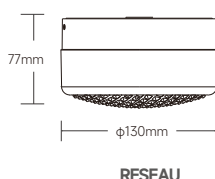

NEW

OTTO

IP65 Ceiling/Wall Light

Drawing

Order Options

OTTO							
Code	Size	System LM	LED W	System W	CRI	CCT	Beam
OTTO-6W-CCT-P-SR	Φ 130*H77mm	450 lm	4.5W	6W	90	2200/2700/3000K	120°

Features

- **Versatile Design:** The OTTO features a transparent/opal glass shade with a wave/convex/reseau cut, creating aesthetic accents suitable for bathrooms and corridors, both indoors and outdoors.
- **Moisture Resistance:** With an IP65 rating, this LED light ensures durability against moisture, making it ideal for wet environments.
- **High-Quality Illumination:** Boasting a CRI > 90, the OTTO delivers true-to-life colors, enhancing the ambiance of your space.
- **Color Temperature Control:** Easily switch between 2200K, 2700K, and 3000K with the CCT switch for the perfect mood lighting.
- **Customizable Aesthetics:** Choose from six decorative ring colors to personalize the look of your OTTO lighting fixture.
- **5 Years of Quality Assurance:** Experience long-lasting reliability with our 5-year warranty.

Specifications

- Dimming modes: CCT 2200/2700/3000k
- Beam angle: 120°
- Physical: Die-casting, Powder coating
- Glass Color: Clear/ Smoke Gray /Amber
- Glass Shape: Wave/Convex/Reseau

Installation type