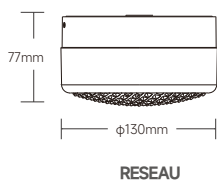

NEW

OTTO

IP65 Ceiling/Wall Light

Drawing

Order Options

OTTO							
Code	Size	System LM	LED W	System W	CRI	CCT	Beam
OTTO-6W-CCT-P-CR	Φ 130*H77mm	450 lm	4.5W	6W	90	2200/2700/3000K	120°

Features

- Versatile Design: The OTTO features a transparent/opal glass shade with a wave/convex/reseau cut, creating aesthetic accents suitable for bathrooms and corridors, both indoors and outdoors.
- Moisture Resistance: With an IP65 rating, this LED light ensures durability against moisture, making it ideal for wet environments.
- High-Quality Illumination: Boasting a CRI > 90, the OTTO delivers true-to-life colors, enhancing the ambiance of your space.
- Color Temperature Control: Easily switch between 2200K, 2700K, and 3000K with the CCT switch for the perfect mood lighting.
- Customizable Aesthetics: Choose from six decorative ring colors to personalize the look of your OTTO lighting fixture.
- 5 Years of Quality Assurance: Experience long-lasting reliability with our 5-year warranty.

Specifications

- Dimming modes: CCT 2200/2700/3000k
- Beam angle: 120°
- Physical: Die-casting, Powder coating
- Glass Color: Clear/ Smoke Gray /Amber
- Glass Shape: Wave/Convex/Reseau

Installation type