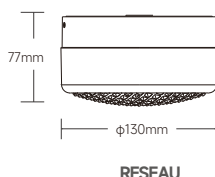

NEW

OTTO

IP65 Ceiling/Wall Light

Drawing

Order Options

OTTO							
Code	Size	System LM	LED W	System W	CRI	CCT	Beam
OTTO-6W-CCT-P-AR	Φ 130*H77mm	450 lm	4.5W	6W	90	2200/2700/3000K	120°

Features

- Versatile Design: The OTTO features a transparent/opal glass shade with a wave/convex/reseau cut, creating aesthetic accents suitable for bathrooms and corridors, both indoors and outdoors.
- Moisture Resistance: With an IP65 rating, this LED light ensures durability against moisture, making it ideal for wet environments.
- High-Quality Illumination: Boasting a CRI > 90, the OTTO delivers true-to-life colors, enhancing the ambiance of your space.
- Color Temperature Control: Easily switch between 2200K, 2700K, and 3000K with the CCT switch for the perfect mood lighting.
- Customizable Aesthetics: Choose from six decorative ring colors to personalize the look of your OTTO lighting fixture.
- 5 Years of Quality Assurance: Experience long-lasting reliability with our 5-year warranty.

Specifications

- Dimming modes: CCT 2200/2700/3000k
- Beam angle: 120°
- Physical: Die-casting, Powder coating
- Glass Color: Clear/ Smoke Gray /Amber
- Glass Shape: Wave/Convex/Reseau

Installation type