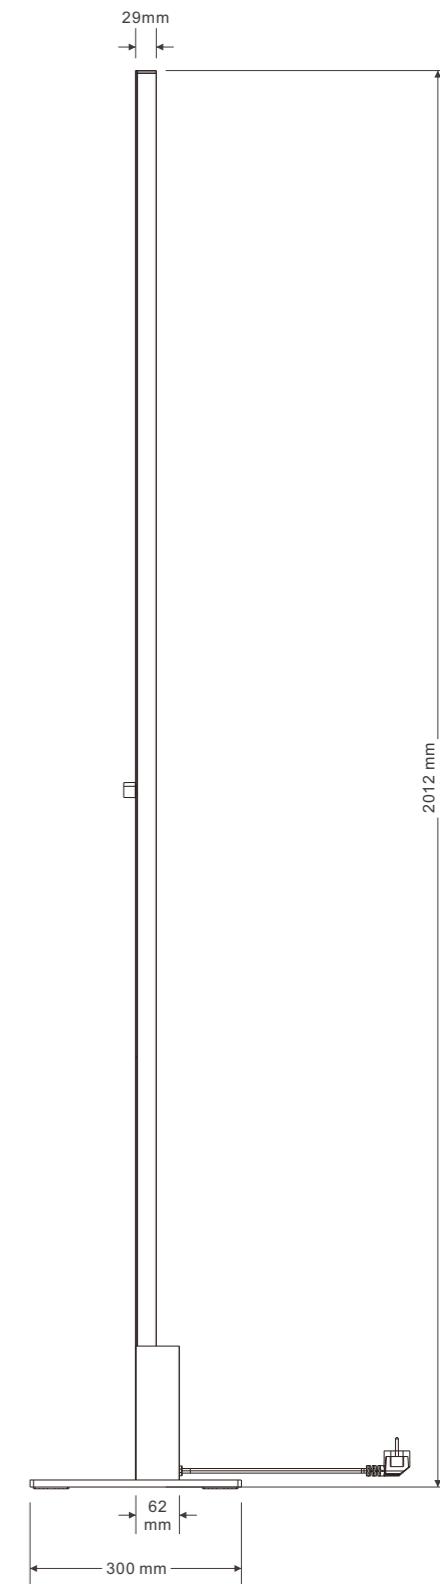

LINE X26 Floor Light

TRUST ME,
YOU CAN
DANCE."
-VODKA

0-10V Dimming switch