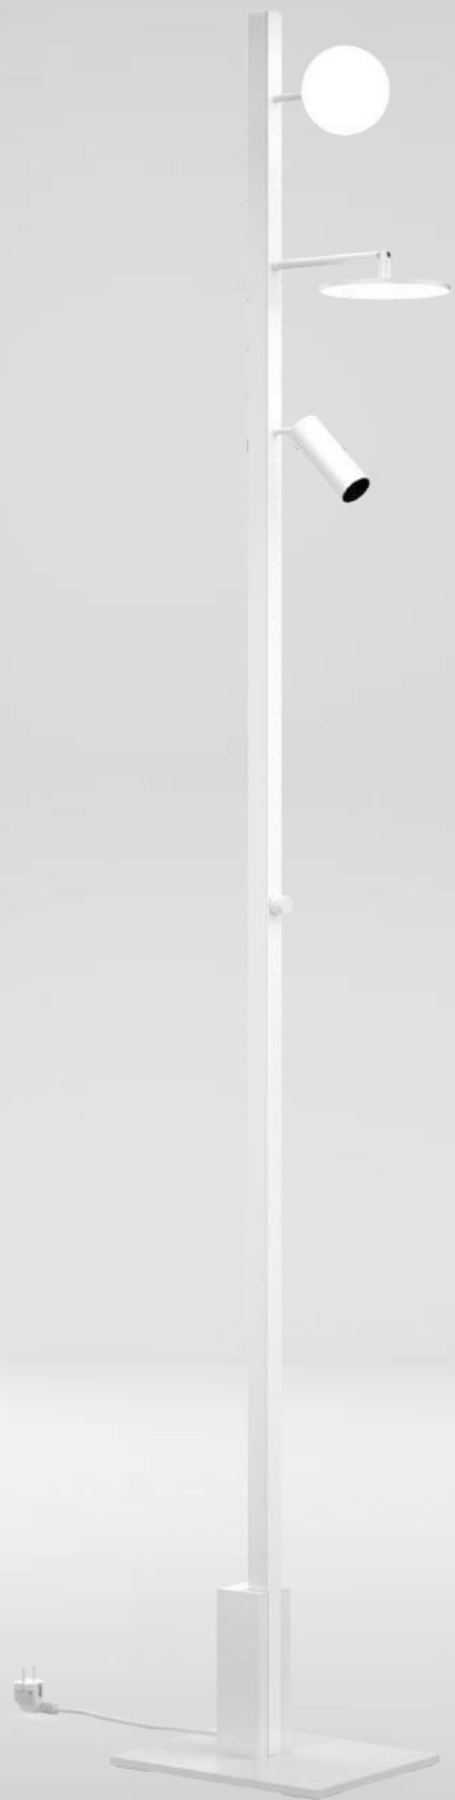

LINE X26 Floor Light

TRUST ME,
YOU CAN
DANCE."
-VODKA

0-10V Dimming switch