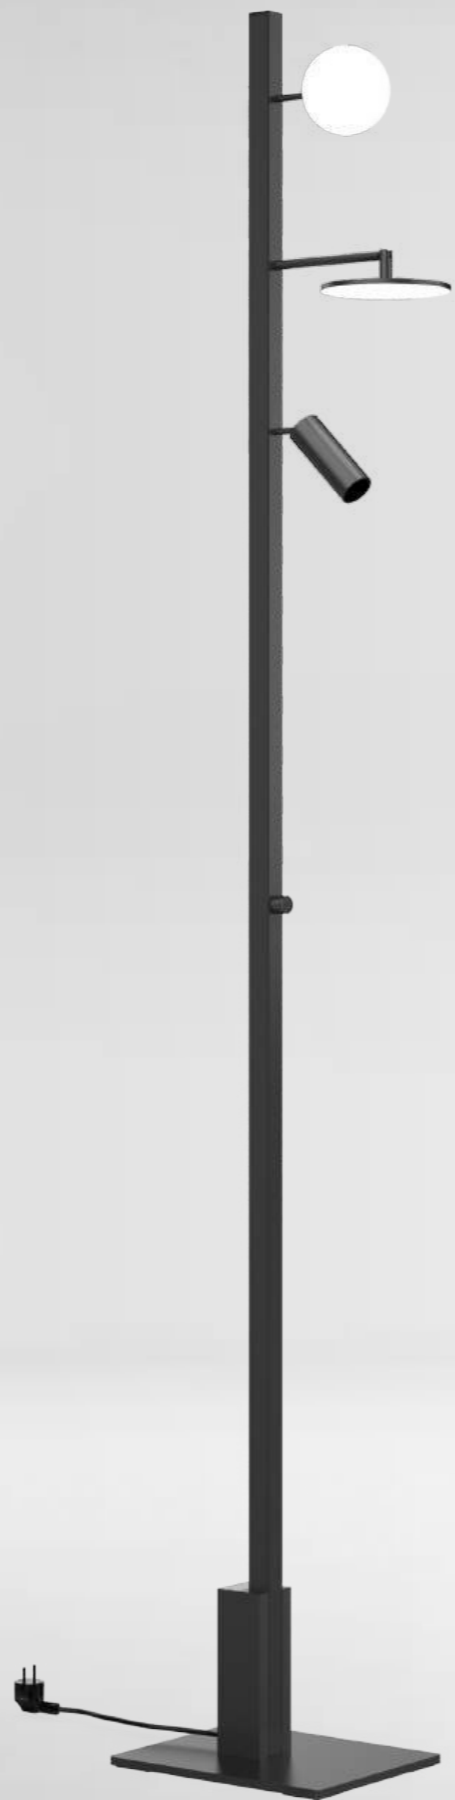

LINE X26 Floor Light

TRUST ME,
YOU CAN
DANCE."
-VODKA

0-10V Dimming switch