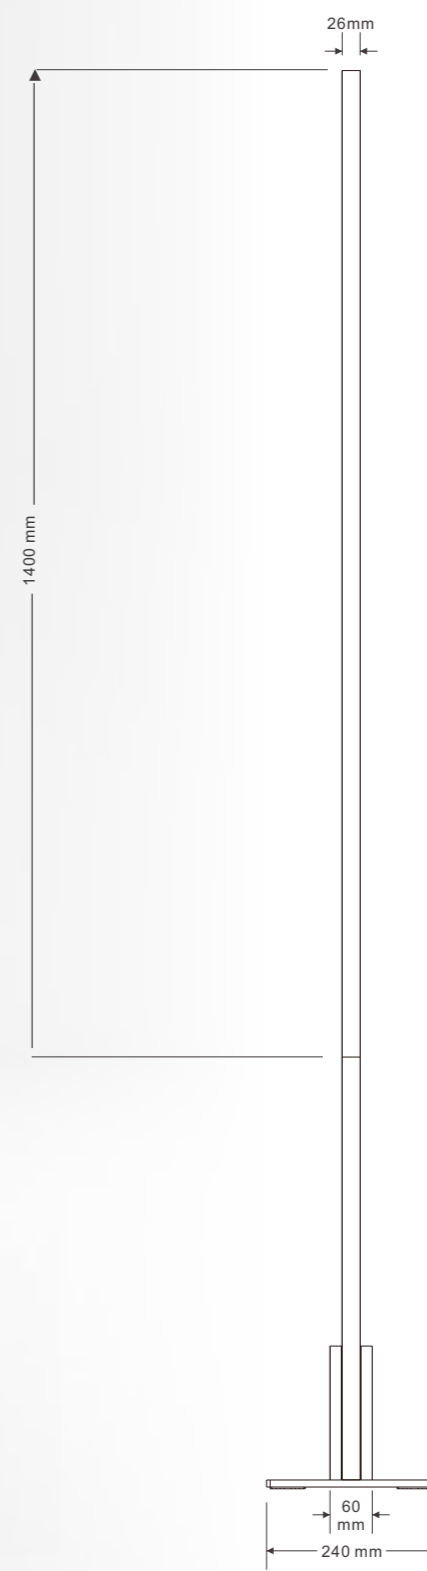

LINE X26 Floor Light

TRUST ME,
YOU CAN
DANCE."
-VODKA

0-10V Dimming switch