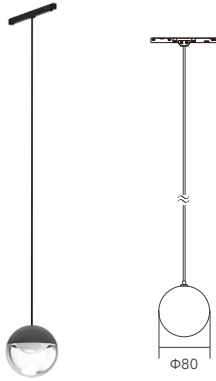

LINE X 11 Series
Low Voltage System

Inserts for track

FARA Decorative Pendant

LX11-SCD80-P

System Lumen Output: 320lm

System Wattage: 4W

Size: Φ80mm

CCT: 2700K / 3000K / 4000K

CRI: >90

Color: Black/White/Gold

Beam: 180°