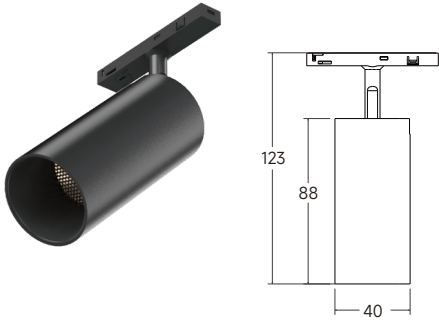

LINE X 11 Series
Low Voltage System

Inserts for track

Spotlight Insert

LX11-RS40-8W

System Lumen Output: 600Lm (3000K)

System Wattage: 8W

Beam Angle: 18°/24°/36°

Housing Color: Black/White

CCT: 2700K/3000K/4000K

CRI: >90

Size: Φ 40mm