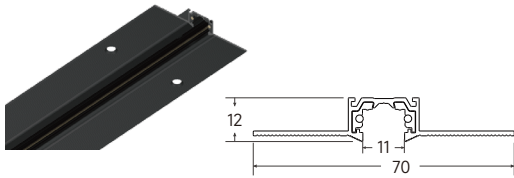

Recessed Track

LX11-REE

Order Options

Code	Description	Length(mm)	Power supply	Installation
LX11-REE	easy installation	1000/2000	built-in available	trimless recessed

Accessories

LX11-REE

LX11-REE-LHC

LX11-REE-LVC