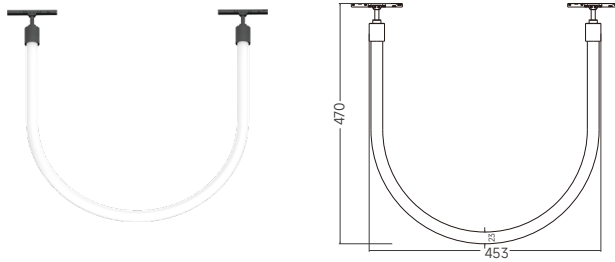

LINE X 11 Series

Low Voltage System

Decorative Pendant

LX11-NHU12

System: 16W

Lumen: 1250lm

CRI: >90

CCT: 2700K/3000K/4000K

Beam: 360°

Color: White/Black