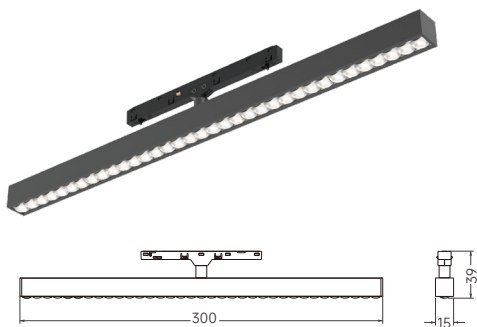

LINE X 11 Series

Low Voltage System

Accent Light Insert

LX11-A-AL300

System W: 12W

Lumen: 1350lm

CRI: >90

CCT: 2700K/3000K/4000K

Beam: 45°/80°

Color: White/Black