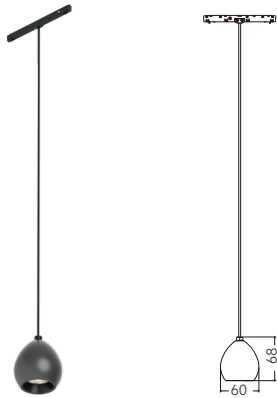

LINE X 05 Series

Low Voltage System

Decorative Pendant

LX05-SURI 60

System Lumen Output: 220lm
System Wattage: 4W
Beam: 18°/24°/30°
CRI: >90
CCT: 2700K/3000K/4000K
Color: White/Black