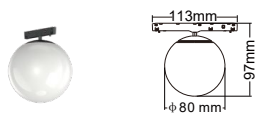

LINE X 05 Series
Low Voltage System

FINO Decorative Pendant

LX05-SPD80-T

System Lumen Output: 170lm

System Wattage: 2W

Size: Φ 80mm

CCT: 2700K/3000K/4000K

CRI: >90

Color: Black/White