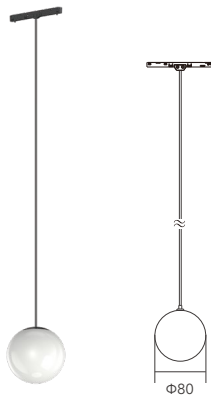

**LINE X 05 Series**  
**Low Voltage System**

**FINO Decorative Pendant**

**LX05-SPD80-P**

System Lumen Output: 170lm  
System Wattage: 2W  
Size:  $\Phi$ 80mm  
CCT: 2700K/3000K/4000K  
CRI: >90  
Color: Black/White