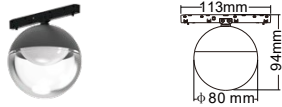

## Inserts for track

---

#### LX05-SCD80-T

System Lumen Output: 270lm

System Wattage: 4W

Size:  $\Phi$ 80mm

CCT: 2700K/3000K/4000K

Color: Black/White/Golden