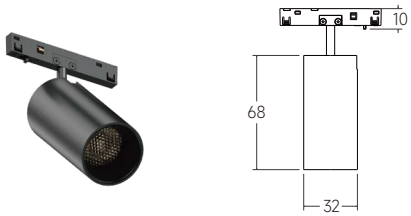

## Inserts for track

---

#### LX05-RS30-4W

Size: 58mm x  $\Phi$ 32mm

System Lumen Output: 250lm

System Wattage: 4W

Beam Angle: 18°/24°/36°

Housing Color: Black/White

CCT: 2700K/3000K/4000K

CRI: >90