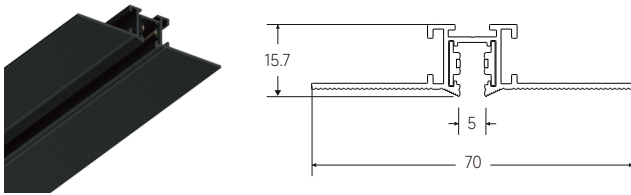

Recessed Track

Order Options

Code	Description	Length(mm)	Power supply	Installation
LX05-REE	easy installation	1000/2000	built-in available	trimless recessed

Accessories

LX05-REE

LX05-REE-LHC

LX05-REE-LVC

LX05-REE-TEK

LX05-LEF01

LX05-FEC01

LX05-BC