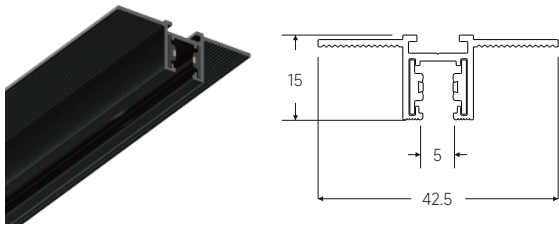

LINE X 05 Series
Low Voltage System

Recessed Track

Order Options

Code	Description	Length(mm)	Power supply	Installation
LX05-RE12	compatible with 1/2" ceiling	1000/2000	built-in available	trimless recessed