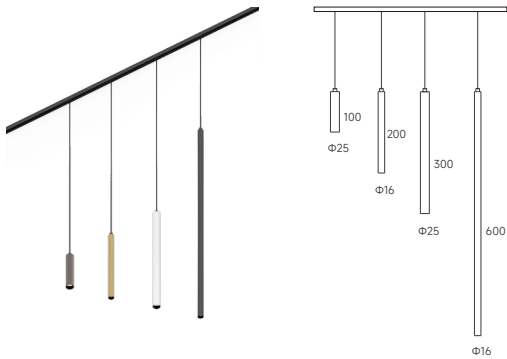

LINE X 05 Series
Low Voltage System

Inserts for track

GIMI Decorative Pendant

LX05-PS16/PS25

System Lumen Output: 160lm/230lm

System Wattage: 3W/4W

Size: Φ16mm/25mm

CCT: 2700K/3000K/4000K

Color: Black/White/Brushed gold/Brushed bronze