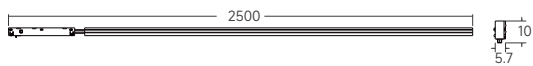

LINE X 05 Series

Low Voltage System

General Light LED Strip

LX05-GL2500-12W

System Lumen Output: 500lm

System Wattage: 12W

Beam Angle: 110°

CCT: 2700K/3000K/4000K