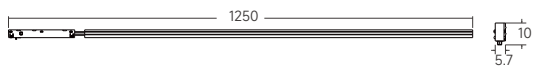

#### LX05-GL1250-12W

System Lumen Output: 250lm

System Wattage: 6W

Beam Angle: 110°

CCT: 2700K/3000K/4000K

CRI: >90