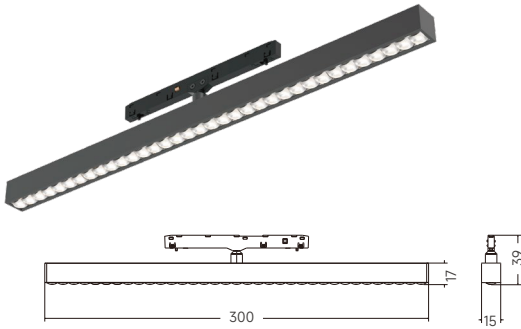

LINE X 05 Series

Low Voltage System

Accent Light Insert

LX05-A-AL300

System Lumen Output: 1350lm

System Wattage: 12W

Beam Angle: 45°/80°

CCT: 2700K/3000K/4000K

CRI: >90

Color: White/Black