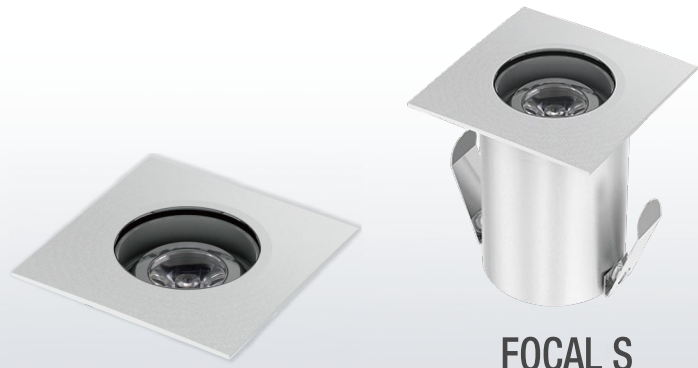

FOCAL

Recessed Ground Light

FOCAL S

Quickinfo

GENERAL

underground

IP 65

adjustable

direct illumination

beam angle 15°, 25°, 40°

PHYSICAL

top cover: stainless steel 316

body: anodized aluminium

Function

A perfect marker light for in-ground or outdoor application.

IP65 design with integral thermal management for long life.

Round cover design containing one LED unit that can adjust to 15°, bringing wall washing and greater flexibility.

High precision machining ensures perfect mechanical fit for long life.

8 mm Tempered glass lens support