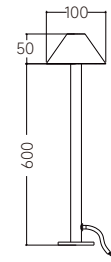

Drawing

Order Options

FAIRY S100 CV

Code	System LM	LED W	System W	Input Voltage	CRI	CCT	Beam
FAIRY S100 C CV-82230	260 /390lm	4W	5W	24V DC	80	2200/3000K	130°

FAIRY S100 HV

Code	System LM	LED W	System W	Input Voltage	CRI	CCT	Beam
FAIRY S100 C HV-82230	300 /460lm	6W	7W	220-240VAC	80	2200/3000K	130°

Features

- Modular designed pathway light with IP66 waterproof rating, perfect for outdoor use
- TWist&Lock covers are interchangeable, styles can be custom made
- Press button for CCT changeable, warm 2200K or cozy 3000K
- Extension poles are available with shrubbery growing
- Multiple installation accessories; Pole, Spike or base mounting
- Triple layer coating, ensuring over 1000hours of salt mist test, suitable for seaside installations
- 24VDC or 220-240VAC input are optional
- Wider light distribution 120° achieved by advanced lens design
- Invisible screws for esthetic appeal
- 5 years warranty

Specifications

- Input Voltage:24VDC/220-240VAC
- Beam angle:130°
- Physical: Die-casting, Powder coating