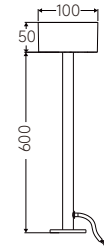

Drawing

Order Options

FAIRY S100 CV

Code	System LM	LED W	System W	Input Voltage	CRI	CCT	Beam
FAIRY S100 B CV-82230	260 /390lm	4W	5W	24V DC	80	2200/3000K	130°

FAIRY S100 HV

Code	System LM	LED W	System W	Input Voltage	CRI	CCT	Beam
FAIRY S100 B HV-82230	300 /460lm	6W	7W	220-240VAC	80	2200/3000K	130°