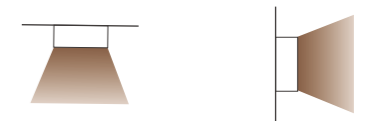

OTTO

OUTDOOR IP65 Ceiling/Wall Light

OTTO is a modular and decorative outdoor wall lights, which are crafted with a blend of elegance and durability.

Designed to enhance the allure of your home's facade.

Timeless design casts a soft, inviting glow, transforming your evenings into a canvas of comfort and charm.

OTTO

Installation type

OTTO

Features

- **Versatile Design:** The OTTO features a transparent/opal glass shade with a wave/convex/reseau cut, creating aesthetic accents suitable for bathrooms and corridors, both indoors and outdoors.
- **Moisture Resistance:** With an IP65 rating, this LED light ensures durability against moisture, making it ideal for wet environments.
- **High-Quality Illumination:** Boasting a CRI>90, the OTTO delivers true-to-life colors, enhancing the ambiance of your space.
- **Color Temperature Control:** Easily switch between 2200K, 2700K, and 3000K with the CCT switch for the perfect mood lighting.
- **Customizable Aesthetics:** Choose from six decorative ring colors to personalize the look of your OTTO lighting fixture.
- **5 Years of Quality Assurance:** Experience long-lasting reliability with our 5-year warranty.

CONVEX

RESEAU

Order Options

OTTO							
Code	Size	System LM	LED W	System W	CRI	CCT	Beam
OTTO-6W-CCT	Ø130*H77mm	450 lm	4.5W	6W	90	2200/2700/3000K	120°

OTTO

IP65 Ceiling/Wall Light