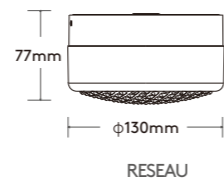

CONVEX

RESEAU

Order Options

OTTO							
Code	Size	System LM	LED W	System W	CRI	CCT	Beam
OTTO-6W-CCT	Ø130*H77mm	450 lm	4.5W	6W	90	2200/2700/3000K	120°

OTTO

IP65 Ceiling/Wall Light