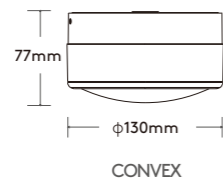

CONVEX

RESEAU

Order Options

OTTO							
Code	Size	System LM	LED W	System W	CRI	CCT	Beam
OTTO-6W-CCT	Ø130*H77mm	450 lm	4.5W	6W	90	2200/2700/3000K	120°

OTTO

IP65 Ceiling/Wall Light