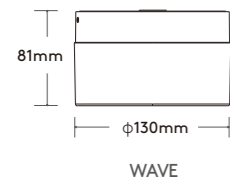

Drawing

WAVE