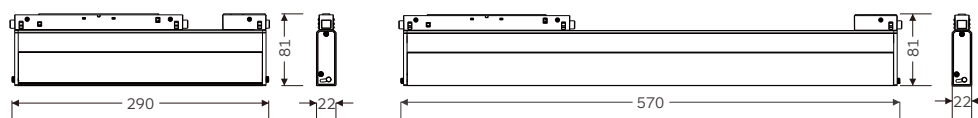

**LINE X 26 Series**  
**DC48V Low Voltage System**

**Wall Washer**  
**Low Voltage System**

**Drawings**

**Order Options**

**LX26-WW280-7W**

Code	System LM	LED W	System W	Input Voltage	CRI	CCT	Beam
LX26-WW280-7W-930	350Lm	6W	7W	DC48V	90	3000K	Wall Washer
LX26-WW280-7W-940	380Lm					4000K	Wall Washer