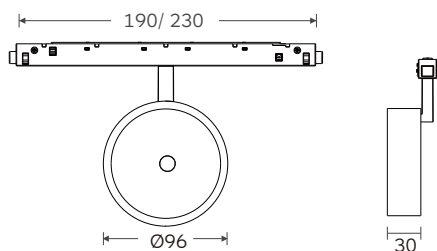

Order Options

LX26-WRS96-9W

Code	System LM	LED W	System W	Input Voltage	CRI	CCT	Beam
LX26-WRS96-9W-930-15	720Lm	8W	9W	DC48V	90	3000K	15°
LX26-WRS96-9W-940-15	780Lm	8W	9W	DC48V	90	4000K	15°
LX26-WRS96-9W-930-25	750Lm	8W	9W	DC48V	90	3000K	25°
LX26-WRS96-9W-940-25	830Lm	8W	9W	DC48V	90	4000K	25°
LX26-WRS96-9W-930-35	750Lm	8W	9W	DC48V	90	3000K	35°
LX26-WRS96-9W-940-35	830Lm	8W	9W	DC48V	90	4000K	35°

Optional color