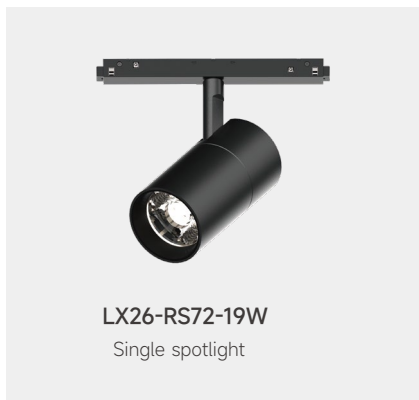

LINE X 26 Series

DC48V Low Voltage System

LX26-RS72-19W
Single spotlight

Spotlight Low Voltage System

White Black

Drawings

Order Options

LX26-RS72-19W

Code	System LM	LED W	System W	Input Voltage	CRI	CCT	Beam
LX26-RS72-19W-930-20	1700Lm	18W	19W	DC48V	90	3000K	20°
LX26-RS72-19W-940-20	1800Lm	18W	19W	DC48V	90	4000K	20°
LX26-RS72-19W-930-35	1700Lm	18W	19W	DC48V	90	3000K	35°
LX26-RS72-19W-940-35	1800Lm	18W	19W	DC48V	90	4000K	35°
LX26-RS72-19W-930-55	1700Lm	18W	19W	DC48V	90	3000K	55°
LX26-RS72-19W-940-55	1800Lm	18W	19W	DC48V	90	4000K	55°