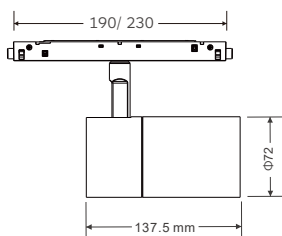

LINE X 26 Series

DC48V Low Voltage System

LX26-RS72-19W
Single spotlight

Spotlight Low Voltage System

White Black

Drawings

Order Options

LX26-RS72-19W

Code	System LM	LED W	System W	Input Voltage	CRI	CCT	Beam
LX26-RS72-19W-930-20	1700Lm	18W	19W	DC48V	90	3000K	20°
LX26-RS72-19W-940-20	1800Lm	18W	19W	DC48V	90	4000K	20°
LX26-RS72-19W-930-35	1700Lm	18W	19W	DC48V	90	3000K	35°
LX26-RS72-19W-940-35	1800Lm	18W	19W	DC48V	90	4000K	35°
LX26-RS72-19W-930-55	1700Lm	18W	19W	DC48V	90	3000K	55°
LX26-RS72-19W-940-55	1800Lm	18W	19W	DC48V	90	4000K	55°