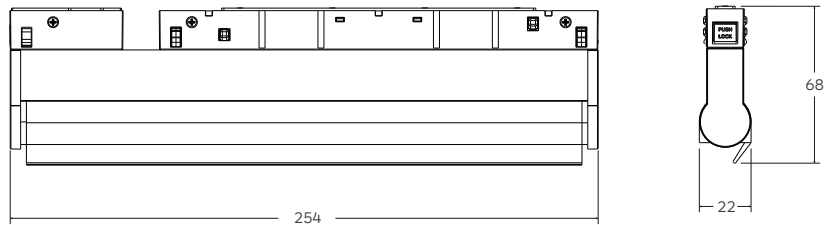

**LINE X 26 Series**  
**DC48V Low Voltage System**

**Wall Washer**  
**Low Voltage System**

**Drawings**

**Order Options**

**LX26-Gloria-12W**

| Code                | System LM | LED W | System W | Input Voltage | CRI | CCT   | Beam |
|---------------------|-----------|-------|----------|---------------|-----|-------|------|
| LX26-Gloria-12W-930 | 1000lm    | 11W   | 12W      | DC48V         | 90  | 3000K | 30°  |
| LX26-Gloria-12W-940 | 1100lm    |       |          |               |     | 4000K | 30°  |