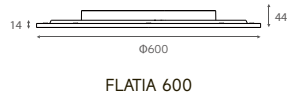

FLATIA Series
SURFACE & PENDANT

FLATIA 600
Surface & Pendant

White Black

Drawing

FLATIA 600

Order Options

Downward lighting

Code	Size	System LM	LED W	System W	CRI	CCT	Beam
FLATIA 600-40W	Ø600*50mm	4200Lm	36W	40W	83	3000K	90°
FLATIA 600-50W	Ø600*50mm	5700Lm	46W	50W	83	4000K	90°

Remark: Magnetic Uplight Module to be ordered separately

Downward and upward lighting

Code	Size	System LM	LED W	System W	CRI	CCT	Beam
FLATIA 600-40W	Ø600*50mm	4200Lm ↓ 1700Lm ↑	36W ↓ 18W ↑	40W ↓ 20W ↑	83	3000K	90°
FLATIA 600-50W	Ø600*50mm	5700Lm ↓ 1800Lm ↑	46W ↓ 18W ↑	50W ↓ 20W ↑	83	4000K	90°