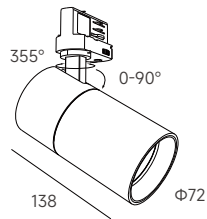

FELLOW Series

SPOTLIGHT

FELLOW S

Spotlight

White Black

Drawing

Order Options

15W 1200lm-1300lm		CITIZEN						
Code	Size	LED LM	System LM	LED W	System W	CRI	CCT	Beam
FELLOW S-15W-930-15	Φ72*138mm	1500 lm	1200 lm	13W	15W	90	3000K	15°
FELLOW S-15W-940-15	Φ72*138mm	1600 lm	1300 lm	13W	15W	90	4000K	15°
FELLOW S-15W-930-25	Φ72*138mm	1500 lm	1200 lm	13W	15W	90	3000K	25°
FELLOW S-15W-940-25	Φ72*138mm	1600 lm	1300 lm	13W	15W	90	4000K	25°
FELLOW S-15W-930-30	Φ72*138mm	1500 lm	1200 lm	13W	15W	90	3000K	30°
FELLOW S-15W-940-30	Φ72*138mm	1600 lm	1300 lm	13W	15W	90	4000K	30°

21W 1600lm-1700lm		CITIZEN						
Code	Size	LED LM	System LM	LED W	System W	CRI	CCT	Beam
FELLOW S-21W-930-15	Φ72*138mm	2000 lm	1600 lm	18W	21W	90	3000K	15°
FELLOW S-21W-940-15	Φ72*138mm	2100 lm	1700 lm	18W	21W	90	4000K	15°
FELLOW S-21W-930-25	Φ72*138mm	2000 lm	1600 lm	18W	21W	90	3000K	25°
FELLOW S-21W-940-25	Φ72*138mm	2100 lm	1700 lm	18W	21W	90	4000K	25°
FELLOW S-21W-930-30	Φ72*138mm	2000 lm	1600 lm	18W	21W	90	3000K	30°
FELLOW S-21W-940-30	Φ72*138mm	2100 lm	1700 lm	18W	21W	90	4000K	30°