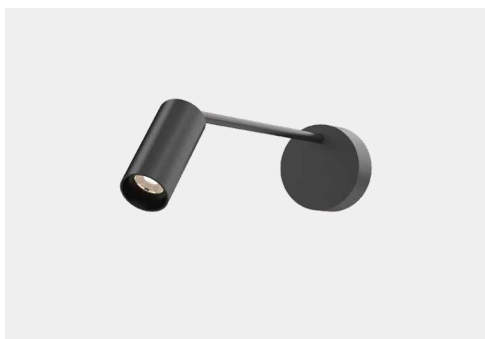

# FELLOW MINI Series

## FELLOW MINI-W

### Spotlight

White Black

#### FELLOW MINI-W

7W 450lm-480lm		CITIZEN						
Code	Size	LED LM	System LM	LED W	System W	CRI	CCT	Beam
FELLOW Mini-W-7W-300-930-15	Φ45*435mm	550 lm	450 lm	5W	7W	90	3000K	15°
FELLOW Mini-W-7W-300-930-24	Φ45*435mm	550 lm	480 lm	5W	7W	90	3000K	24°
FELLOW Mini-W-7W-300-930-36	Φ45*435mm	550 lm	450 lm	5W	7W	90	3000K	36°
FELLOW Mini-W-7W-300-930-45	Φ45*435mm	550 lm	450 lm	5W	7W	90	3000K	45°