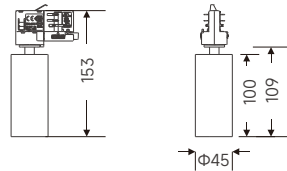

FELLOW Series

SPOTLIGHT

FELLOW MINI

Spotlight

Drawing

Order Options

7W 450lm-480lm		CITIZEN	with TRIAC driver						
Code	Size	LED LM	System LM	LED W	System W	CRI	CCT	Beam	
FELLOW Mini-7W-930-15	Φ45*153mm	550 lm	450 lm	5W	7W	90	3000K	15°	
FELLOW Mini-7W-930-24	Φ45*153mm	550 lm	480 lm	5W	7W	90	3000K	24°	
FELLOW Mini-7W-930-36	Φ45*153mm	550 lm	450 lm	5W	7W	90	3000K	36°	
FELLOW Mini-7W-930-45	Φ45*153mm	550 lm	450 lm	5W	7W	90	3000K	45°	

8W 550lm-650lm		CITIZEN	with ON-OFF driver						
Code	Size	LED LM	System LM	LED W	System W	CRI	CCT	Beam	
FELLOW Mini-8W-930-15	Φ45*153mm	650 lm	550 lm	6W	8W	90	3000K	15°	
FELLOW Mini-8W-930-24	Φ45*153mm	650 lm	600 lm	6W	8W	90	3000K	24°	
FELLOW Mini-8W-930-36	Φ45*153mm	650 lm	550 lm	6W	8W	90	3000K	36°	
FELLOW Mini-8W-930-45	Φ45*153mm	650 lm	550 lm	6W	8W	90	3000K	45°	