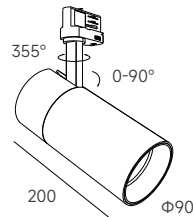

**FELLOW Series**  
**SPOTLIGHT**

**FELLOW M**  
**Spotlight**

White Black

**Drawing**

**Order Options**

28W 2700lm-2900lm		CITIZEN						
Code	Size	LED LM	System LM	LED W	System W	CRI	CCT	Beam
FELLOW M-28W-930-18	Φ90*200mm	3400 lm	2700 lm	25W	28W	90	3000K	18°
FELLOW M-28W-940-18	Φ90*200mm	3600 lm	2900 lm	25W	28W	90	4000K	18°
FELLOW M-28W-930-30	Φ90*200mm	3400 lm	2700 lm	25W	28W	90	3000K	30°
FELLOW M-28W-940-30	Φ90*200mm	3600 lm	2900 lm	25W	28W	90	4000K	30°
FELLOW M-28W-930-45	Φ90*200mm	3400 lm	2700 lm	25W	28W	90	3000K	45°
FELLOW M-28W-940-45	Φ90*200mm	3600 lm	2900 lm	25W	28W	90	4000K	45°