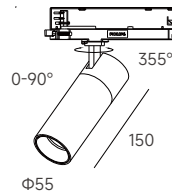

BINGO Series
SPOTLIGHT

BINGO S-E-F

Spotlight

White Black

Drawing

Order Options

15W 950lm-1000lm		CITIZEN					
Code	Size	System LM	LED W	System W	CRI	CCT	Beam
BINGO S-E-F-15W-930-18	Φ55*150mm	950 lm	13W	15W	90	3000K	18°
BINGO S-E-F-15W-940-18	Φ55*150mm	1000 lm	13W	15W	90	4000K	18°
BINGO S-E-F-15W-930-25	Φ55*150mm	950 lm	13W	15W	90	3000K	25°
BINGO S-E-F-15W-940-25	Φ55*150mm	1000 lm	13W	15W	90	4000K	25°
BINGO S-E-F-15W-930-36	Φ55*150mm	950 lm	13W	15W	90	3000K	36°
BINGO S-E-F-15W-940-36	Φ55*150mm	1000 lm	13W	15W	90	4000K	36°
BINGO S-E-F-15W-930-36	Φ55*150mm	950 lm	13W	15W	90	3000K	50°
BINGO S-E-F-15W-940-36	Φ55*150mm	1000 lm	13W	15W	90	4000K	50°