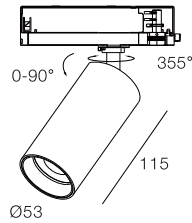

BINGO Series
SPOTLIGHT

BINGO PRO
Spotlight

Drawing

Order Options

21W 1500lm-1600lm		CITIZEN						
Code	Size	LED LM	System LM	LED W	System W	CRI	CCT	Beam
BINGO PRO-21W-930-20D	Ø53*115mm	1900 lm	1500 lm	18W	21W	90	3000K	20°
BINGO PRO-21W-930-35D	Ø53*115mm	1900 lm	1600 lm	18W	21W	90	3000K	30°
BINGO PRO-21W-930-55D	Ø53*115mm	1900 lm	1600 lm	18W	21W	90	3000K	55°