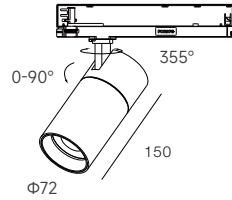

BINGO Series
SPOTLIGHT

BINGO M-E-F

Spotlight

Drawing

Order Options

15W 1200lm-1300lm		CITIZEN					
Code	Size	System LM	LED W	System W	CRI	CCT	Beam
BINGO M-E-F-15W-930-15	Φ72*150mm	1200 lm	13W	15W	90	3000K	15°
BINGO M-E-F-15W-940-15	Φ72*150mm	1300 lm	13W	15W	90	4000K	15°
BINGO M-E-F-15W-930-25	Φ72*150mm	1200 lm	13W	15W	90	3000K	25°
BINGO M-E-F-15W-940-25	Φ72*150mm	1300 lm	13W	15W	90	4000K	25°
BINGO M-E-F-15W-930-30	Φ72*150mm	1200 lm	13W	15W	90	3000K	30°
BINGO M-E-F-15W-940-30	Φ72*150mm	1300 lm	13W	15W	90	4000K	30°
BINGO M-E-F-15W-930-50	Φ72*150mm	900 lm	13W	15W	90	3000K	50°
BINGO M-E-F-15W-940-50	Φ72*150mm	950 lm	13W	15W	90	4000K	50°

21W 1600lm-1700lm		CITIZEN					
Code	Size	System LM	LED W	System W	CRI	CCT	Beam
BINGO M-E-F-21W-930-15	Φ72*150mm	1600 lm	18W	21W	90	3000K	15°
BINGO M-E-F-21W-940-15	Φ72*150mm	1700 lm	18W	21W	90	4000K	15°
BINGO M-E-F-21W-930-25	Φ72*150mm	1600 lm	18W	21W	90	3000K	25°
BINGO M-E-F-21W-940-25	Φ72*150mm	1700 lm	18W	21W	90	4000K	25°
BINGO M-E-F-21W-930-30	Φ72*150mm	1600 lm	18W	21W	90	3000K	30°
BINGO M-E-F-21W-940-30	Φ72*150mm	1700 lm	18W	21W	90	4000K	30°
BINGO M-E-F-21W-930-50	Φ72*150mm	1200 lm	18W	21W	90	3000K	50°
BINGO M-E-F-21W-940-50	Φ72*150mm	1300 lm	18W	21W	90	4000K	50°