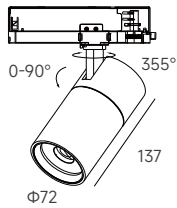

BINGO Series
SPOTLIGHT

BINGO K
Spotlight

Drawing

Order Options

28W 2200lm-2400lm		CITIZEN					
Code	Size	System LM	LED W	System W	CRI	CCT	Beam
BINGO K-28W-930-20	Φ54*72mm	2200 lm	25W	28W	90	3000K	20°
BINGO K-28W-940-20	Φ54*72mm	2400 lm	25W	28W	90	4000K	20°
BINGO K-28W-930-35	Φ54*72mm	2400 lm	25W	28W	90	3000K	35°
BINGO K-28W-940-35	Φ54*72mm	2600 lm	25W	28W	90	4000K	35°
BINGO K-28W-930-55	Φ54*72mm	2400 lm	25W	28W	90	3000K	55°
BINGO K-28W-940-55	Φ54*72mm	2600 lm	25W	28W	90	4000K	55°