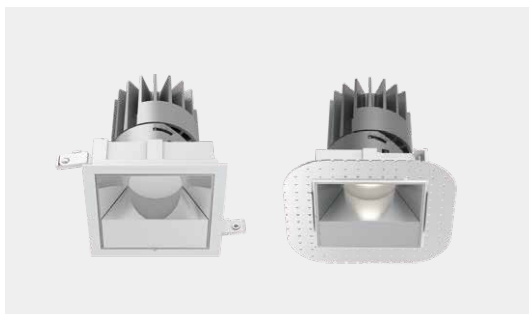

START Series
DOWNLIGHT / WALL WASHER

TSW150

Downlight / Wall Washer

Drawing

Order Options

25W 1000lm-1100lm		CITIZEN					
Code	Size	System LM	LED Voltage	LED W	System W	CRI	CCT
TSW150-CD930LW1M-X	159*191mm	1000 lm	36 V	25W	28W	90	3000K
TSW150-CD940LW1M-X	159*191mm	1100 lm	36 V	25W	28W	90	4000K

Remark: X=F (ON-OFF) X=P (Phase Dim) X=A (1-10V Dim) X=D (DALI Dim) X=N (Without Driver)

38W 1400lm-1500lm		CITIZEN					
Code	Size	System LM	LED Voltage	LED W	System W	CRI	CCT
TSW150-CF930LW1M-X	192*190mm	1400 lm	36 V	38W	42W	90	3000K
TSW150-CF940LW1M-X	192*190mm	1500 lm	36 V	38W	42W	90	4000K