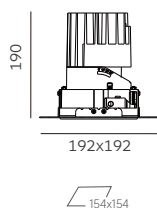

START Series
DOWNLIGHT / WALL WASHER

TSW150

Downlight / Wall Washer

Drawing

Order Options

25W 1000lm-1100lm		CITIZEN					
Code	Size	System LM	LED Voltage	LED W	System W	CRI	CCT
TSW150-CD930LW1M-X	159*191mm	1000 lm	36 V	25W	28W	90	3000K
TSW150-CD940LW1M-X	159*191mm	1100 lm	36 V	25W	28W	90	4000K

Remark: X=F (ON-OFF) X=P (Phase Dim) X=A (1-10V Dim) X=D (DALI Dim) X=N (Without Driver)

38W 1400lm-1500lm		CITIZEN					
Code	Size	System LM	LED Voltage	LED W	System W	CRI	CCT
TSW150-CF930LW1M-X	192*190mm	1400 lm	36 V	38W	42W	90	3000K
TSW150-CF940LW1M-X	192*190mm	1500 lm	36 V	38W	42W	90	4000K