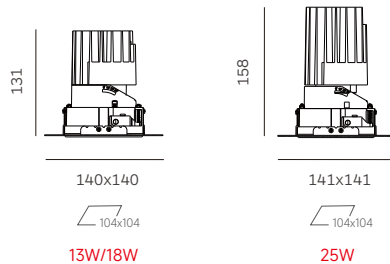

START Series
DOWNLIGHT / WALL WASHER

TSW100

Downlight / Wall Washer

Drawing

Order Options

13W 800lm-900lm		CITIZEN					
Code	Size	System LM	LED Voltage	LED W	System W	CRI	CCT
TSW100-CB930LW1M-X	107*131mm	800 lm	36 V	13W	15W	90	3000K
TSW100-CB940LW1M-X	107*131mm	900 lm	36 V	13W	15W	90	4000K

Remark: X=F (ON-OFF) X=P (Phase Dim) X=A (1-10V Dim) X=D (DALI Dim) X=N (Without Driver)

18W 1100lm-1200lm		CITIZEN					
Code	Size	System LM	LED Voltage	LED W	System W	CRI	CCT
TSW100-CC930LW1M-X	107*131mm	1100 lm	36 V	18W	21W	90	3000K
TSW100-CC940LW1M-X	107*131mm	1200 lm	36 V	18W	21W	90	4000K

Remark: X=F (ON-OFF) X=P (Phase Dim) X=A (1-10V Dim) X=D (DALI Dim) X=N (Without Driver)

25W 1100lm-1200lm		CITIZEN					
Code	Size	System LM	LED Voltage	LED W	System W	CRI	CCT
TSW100-CD930LW1M-X	107*158mm	1100 lm	36 V	25W	28W	90	3000K
TSW100-CD940LW1M-X	107*158mm	1200 lm	36 V	25W	28W	90	4000K