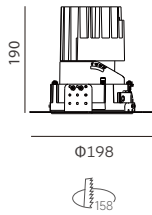

START Series
DOWNLIGHT / WALL WASHER

TRW150

Downlight / Wall Washer

Drawing

Order Options

25W 1000lm-1100lm		CITIZEN					
Code	Size	System LM	LED Voltage	LED W	System W	CRI	CCT
TRW150-CD930LW1M-X	Φ162*190mm	1000 lm	36 V	25W	28W	90	3000K
TRW150-CD940LW1M-X	Φ162*190mm	1100 lm	36 V	25W	28W	90	4000K

Remark: X=F (ON-OFF) X=P (Phase Dim) X=A (1-10V Dim) X=D (DALI Dim) X=N (Without Driver)

38W 1400lm-1500lm		CITIZEN					
Code	Size	System LM	LED Voltage	LED W	System W	CRI	CCT
TRW150-CF930LW1M-X	Φ162*190mm	1400 lm	36 V	38W	42W	90	3000K
TRW150-CF940LW1M-X	Φ162*190mm	1500 lm	36 V	38W	42W	90	4000K