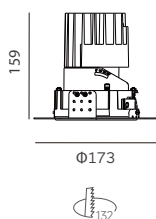

START Series
DOWNLIGHT / WALL WASHER

TRW125

Downlight / Wall Washer

Matt White Black

Drawing

Order Options

18W 800lm-900lm		CITIZEN					
Code	Size	System LM	LED Voltage	LED W	System W	CRI	CCT
TRW125-CC930LW1M-X	Ø137*159mm	800 lm	36 V	18W	21W	90	3000K
TRW125-CC940LW1M-X	Ø137*159mm	900 lm	36 V	18W	21W	90	4000K

Remark: X=F (ON-OFF) X=P (Phase Dim) X=A (1-10V Dim) X=D (DALI Dim) X=N (Without Driver)

25W 1100lm-1200lm		CITIZEN					
Code	Size	System LM	LED Voltage	LED W	System W	CRI	CCT
TRW125-CD930LW1M-X	Ø137*159mm	1100 lm	36 V	25W	28W	90	3000K
TRW125-CD940LW1M-X	Ø137*159mm	1200 lm	36 V	25W	28W	90	4000K