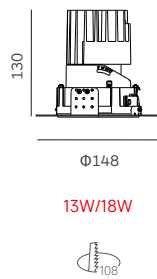

Order Options

13W 600lm-650lm		CITIZEN					
Code	Size	System LM	LED Voltage	LED W	System W	CRI	CCT
TRW100-CB930LW1M-X	Φ110*130mm	600 lm	36 V	13W	15W	90	3000K
TRW100-CB940LW1M-X	Φ110*130mm	650 lm	36 V	13W	15W	90	4000K

Remark: X=F (ON-OFF) X=P (Phase Dim) X=A (1-10V Dim) X=D (DALI Dim) X=N (Without Driver)

18W 800lm-850lm		CITIZEN					
Code	Size	System LM	LED Voltage	LED W	System W	CRI	CCT
TRW100-CC930LW1M-X	Φ110*130mm	800 lm	36 V	18W	21W	90	3000K
TRW100-CC940LW1M-X	Φ110*130mm	850 lm	36 V	18W	21W	90	4000K

Remark: X=F (ON-OFF) X=P (Phase Dim) X=A (1-10V Dim) X=D (DALI Dim) X=N (Without Driver)

25W 1000lm-1100lm		CITIZEN					
Code	Size	System LM	LED Voltage	LED W	System W	CRI	CCT
TRW100-CD930LW1M-X	Φ110*157mm	1000 lm	36 V	25W	28W	90	3000K
TRW100-CD940LW1M-X	Φ110*157mm	1100 lm	36 V	25W	28W	90	4000K

Remark: X=F (ON-OFF) X=P (Phase Dim) X=A (1-10V Dim) X=D (DALI Dim) X=N (Without Driver)