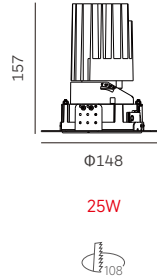

Order Options

13W 600lm-650lm		CITIZEN					
Code	Size	System LM	LED Voltage	LED W	System W	CRI	CCT
TRW100-CB930LW1M-X	Φ110*130mm	600 lm	36 V	13W	15W	90	3000K
TRW100-CB940LW1M-X	Φ110*130mm	650 lm	36 V	13W	15W	90	4000K

Remark: X=F (ON-OFF) X=P (Phase Dim) X=A (1-10V Dim) X=D (DALI Dim) X=N (Without Driver)

18W 800lm-850lm		CITIZEN					
Code	Size	System LM	LED Voltage	LED W	System W	CRI	CCT
TRW100-CC930LW1M-X	Φ110*130mm	800 lm	36 V	18W	21W	90	3000K
TRW100-CC940LW1M-X	Φ110*130mm	850 lm	36 V	18W	21W	90	4000K

Remark: X=F (ON-OFF) X=P (Phase Dim) X=A (1-10V Dim) X=D (DALI Dim) X=N (Without Driver)

25W 1000lm-1100lm		CITIZEN					
Code	Size	System LM	LED Voltage	LED W	System W	CRI	CCT
TRW100-CD930LW1M-X	Φ110*157mm	1000 lm	36 V	25W	28W	90	3000K
TRW100-CD940LW1M-X	Φ110*157mm	1100 lm	36 V	25W	28W	90	4000K

Remark: X=F (ON-OFF) X=P (Phase Dim) X=A (1-10V Dim) X=D (DALI Dim) X=N (Without Driver)