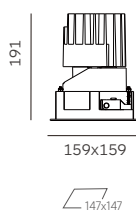

START Series
DOWNLIGHT / WALL WASHER

SSW150

Downlight / Wall Washer

Drawing

Order Options

25W 1000lm-1100lm		CITIZEN					
Code	Size	System LM	LED Voltage	LED W	System W	CRI	CCT
SSW150-CD930LW1M-X	159*191mm	1000 lm	36 V	25W	28W	90	3000K
SSW150-CD940LW1M-X	159*191mm	1100 lm	36 V	25W	28W	90	4000K

Remark: X=F (ON-OFF) X=P (Phase Dim) X=A (1-10V Dim) X=D (DALI Dim) X=N (Without Driver)

38W 1400lm-1500lm		CITIZEN					
Code	Size	System LM	LED Voltage	LED W	System W	CRI	CCT
SSW150-CF930LW1M-X	192*190mm	1400 lm	36 V	38W	42W	90	3000K
SSW150-CF940LW1M-X	192*190mm	1500 lm	36 V	38W	42W	90	4000K