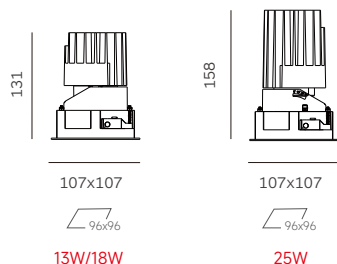

START Series
DOWNLIGHT / WALL WASHER

SSW100

Downlight / Wall Washer

Matt White Black

Drawing

Order Options

13W 800lm-900lm		CITIZEN					
Code	Size	System LM	LED Voltage	LED W	System W	CRI	CCT
SSW100-CB930LW1M-X	107*131mm	800 lm	36 V	13W	15W	90	3000K
SSW100-CB940LW1M-X	107*131mm	900 lm	36 V	13W	15W	90	4000K

Remark: X=F (ON-OFF) X=P (Phase Dim) X=A (1-10V Dim) X=D (DALI Dim) X=N (Without Driver)

18W 1100lm-1200lm		CITIZEN					
Code	Size	System LM	LED Voltage	LED W	System W	CRI	CCT
SSW100-CC930LW1M-X	107*131mm	1100 lm	36 V	18W	21W	90	3000K
SSW100-CC940LW1M-X	107*131mm	1200 lm	36 V	18W	21W	90	4000K

Remark: X=F (ON-OFF) X=P (Phase Dim) X=A (1-10V Dim) X=D (DALI Dim) X=N (Without Driver)

25W 1100lm-1200lm		CITIZEN					
Code	Size	System LM	LED Voltage	LED W	System W	CRI	CCT
SSW100-CD930LW1M-X	107*158mm	1100 lm	36 V	25W	28W	90	3000K
SSW100-CD940LW1M-X	107*158mm	1200 lm	36 V	25W	28W	90	4000K