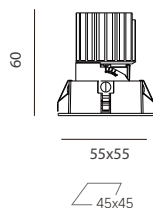

**START Series**  
**DOWNLIGHT** / Adjustable

**SSA45**  
**Downlight**

**Drawing**

**Order Options**

4 W 350lm-380lm		CREE							
Code	Size	System LM	LED Voltage	LED Current	System W	CRI	CCT	Beam	
SSA45-EY930L18M-X	55*60mm	350 lm	12 V	350mA	6 W	90	3000K	18°	
SSA45-EY940L18M-X	55*60mm	380 lm	12 V	350mA	6 W	90	4000K	18°	
SSA45-EY930L24M-X	55*60mm	350 lm	12 V	350mA	6 W	90	3000K	24°	
SSA45-EY940L24M-X	55*60mm	380 lm	12 V	350mA	6 W	90	4000K	24°	
SSA45-EY930L35M-X	55*60mm	350 lm	12 V	350mA	6 W	90	3000K	35°	
SSA45-EY940L35M-X	55*60mm	380 lm	12 V	350mA	6 W	90	4000K	35°	
SSA45-EY930L50M-X	55*60mm	350 lm	12 V	350mA	6 W	90	3000K	50°	
SSA45-EY940L50M-X	55*60mm	380 lm	12 V	350mA	6 W	90	4000K	50°	

Remark: X=F (ON-OFF) X=P (Phase Dim) X=A (1-10V Dim) X=D (DALI Dim) X=N (Without Driver)